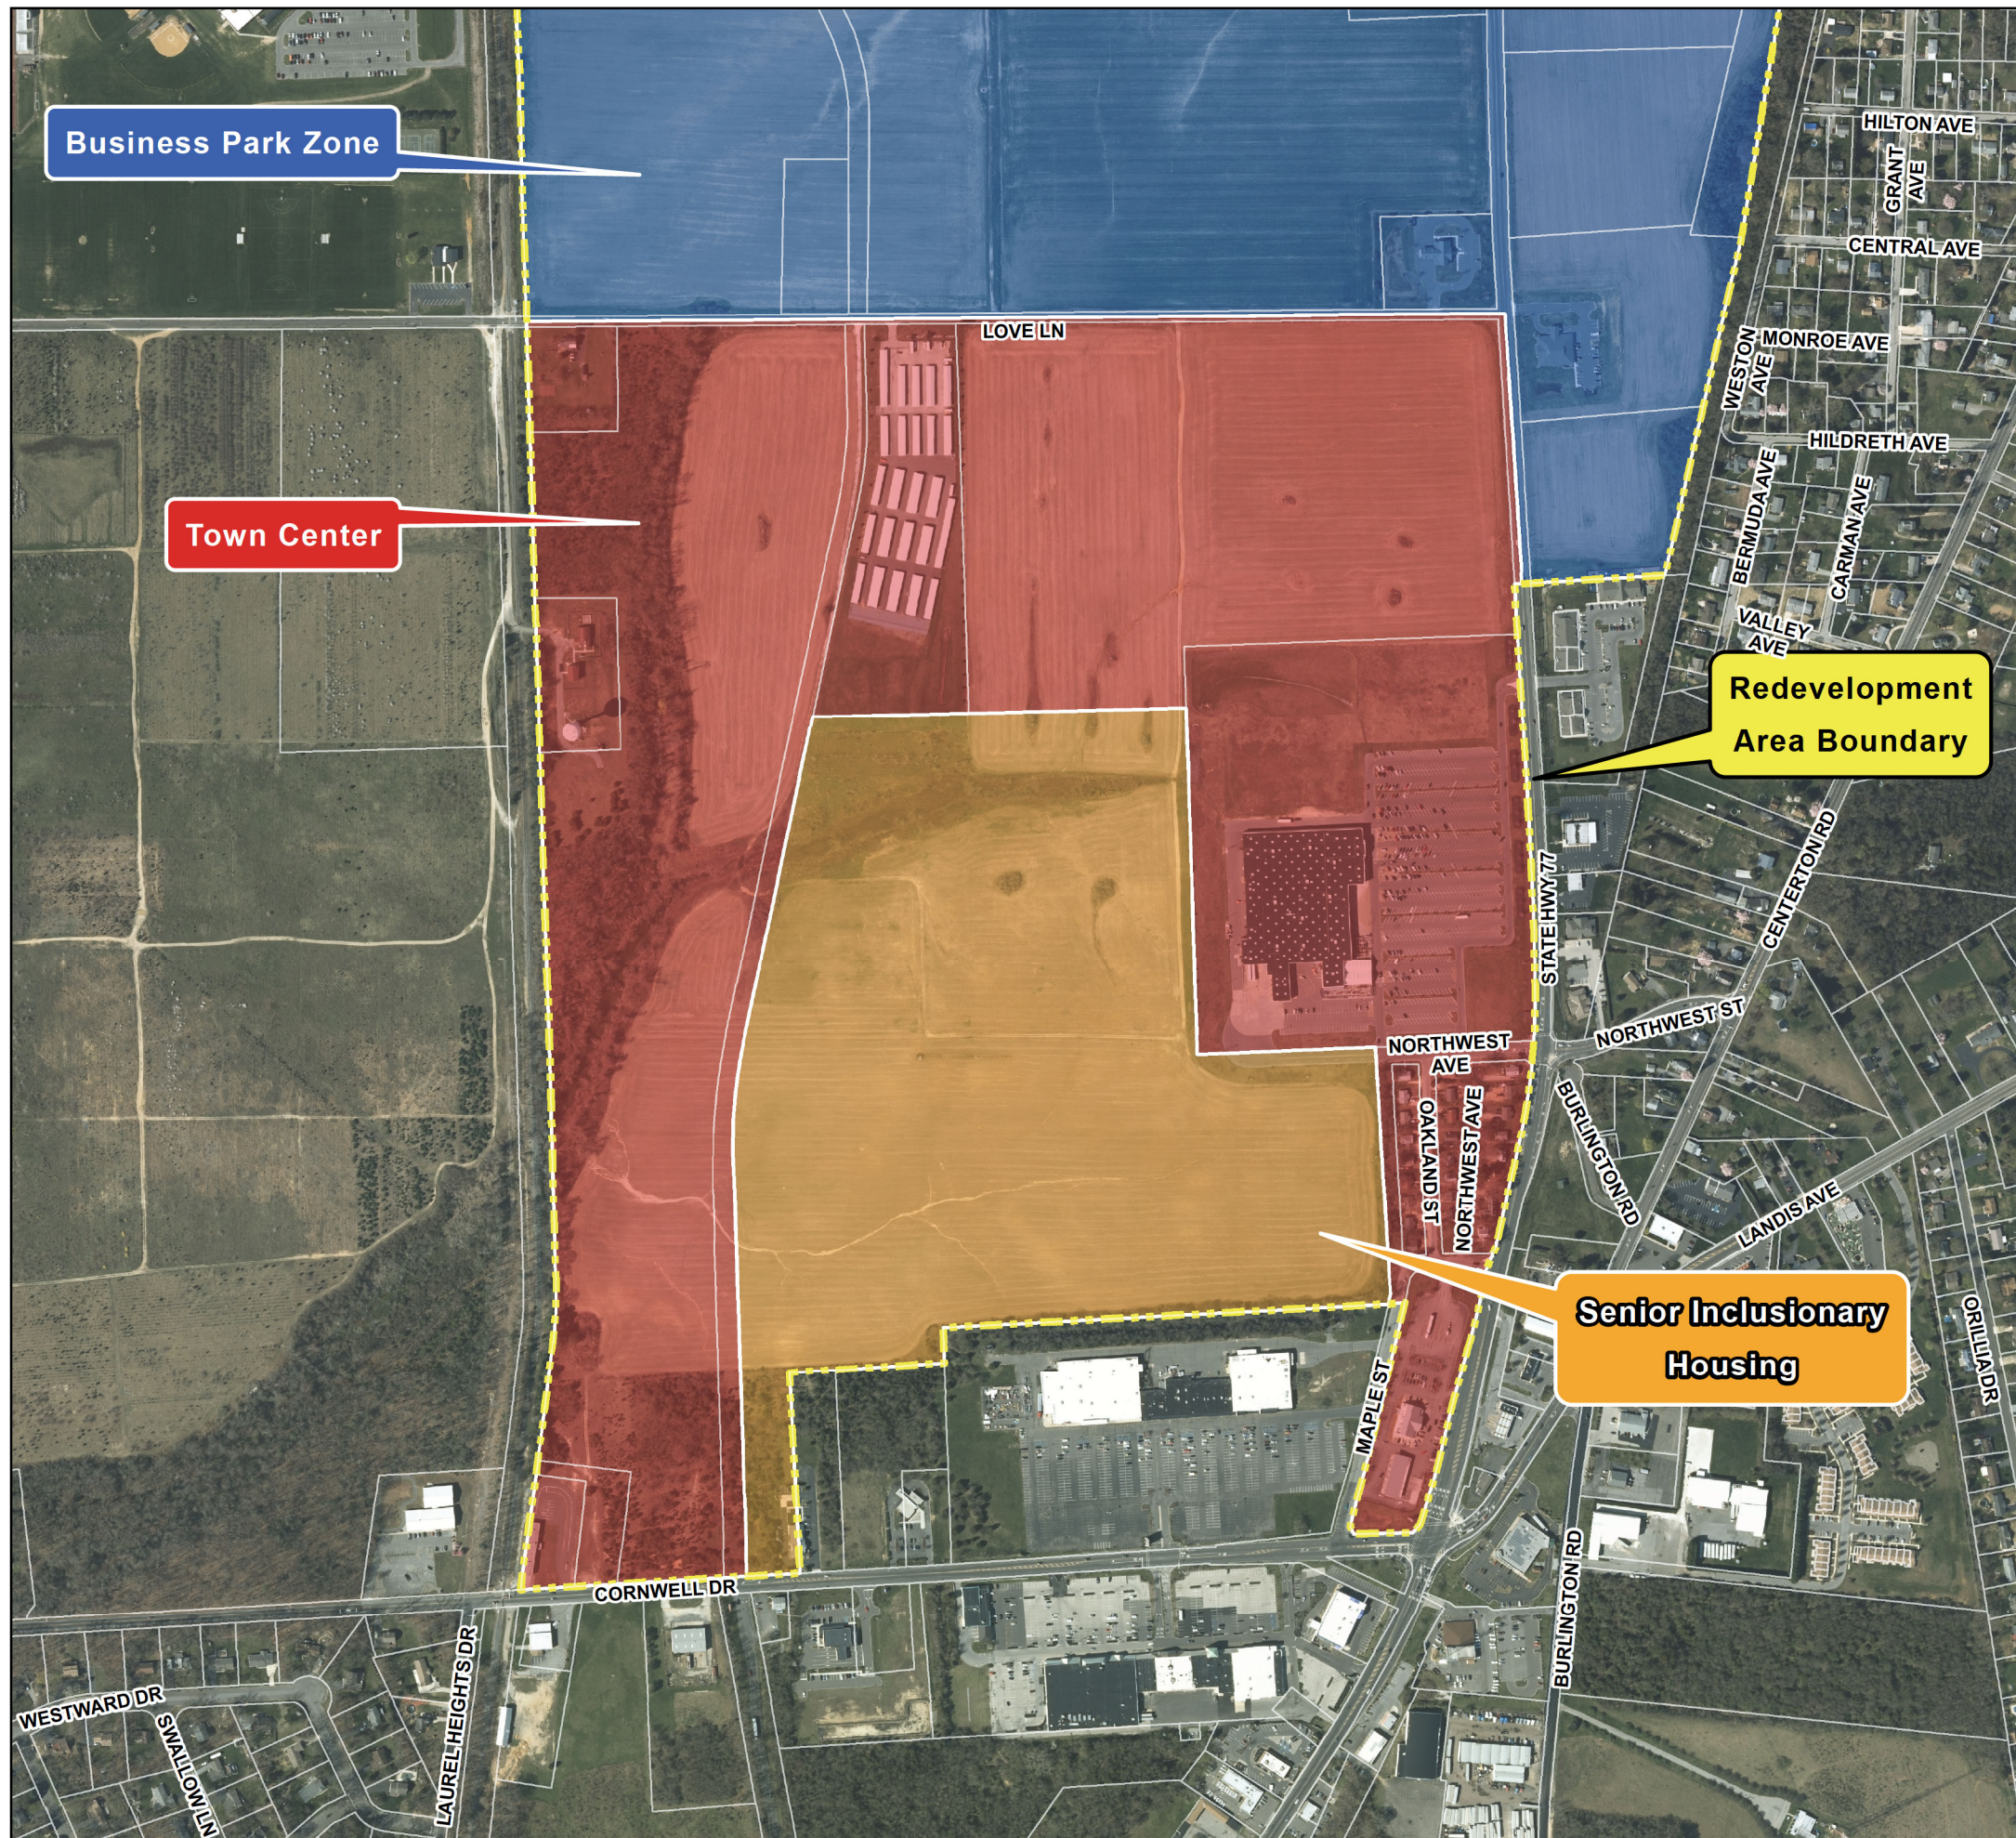

# Exhibit F Enlargement: Senior Inclusionary Housing

LOCATION:  
Upper Deerfield Township, Cumberland County, NJ

DATE:  
July 2019

**Legend**

-  Redevelopment Area
-  Business Park Zone
-  Town Center
-  Senior Inclusionary Housing

KEY MAP