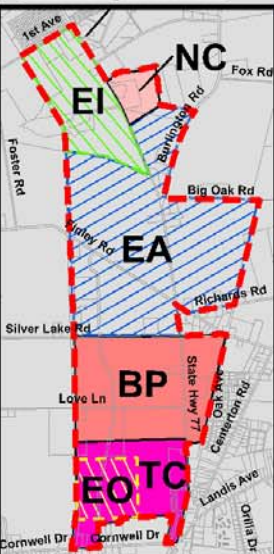

# Zone Map Upper Deerfield Township

Cumberland County  
Alloway Twp.

Salem County  
Pittsgrove Twp.

Cumberland County  
Hopewell Twp.

Cumberland County  
Deerfield Township

Adopted by the governing body of the  
Township of Upper Deerfield  
Pursuant to Ordinances:  
Mayor: \_\_\_\_\_  
Township Clerk: \_\_\_\_\_  
Date: \_\_\_\_\_

### Redevelopment Overlay Zones

- Entertainment Overlay District
- Neighborhood Commercial - NC
- Eco Industrial
- Eco/Agricultural Zone
- Business Park - BP
- Town Center - TC

### Redevelopment Area

**Zone Districts**

- Agriculture - A
- Business - B1
- Business - B2
- General Industry - GI
- Public - P
- Residential - R1
- Residential - R2
- Residential - R3
- Residential - R4