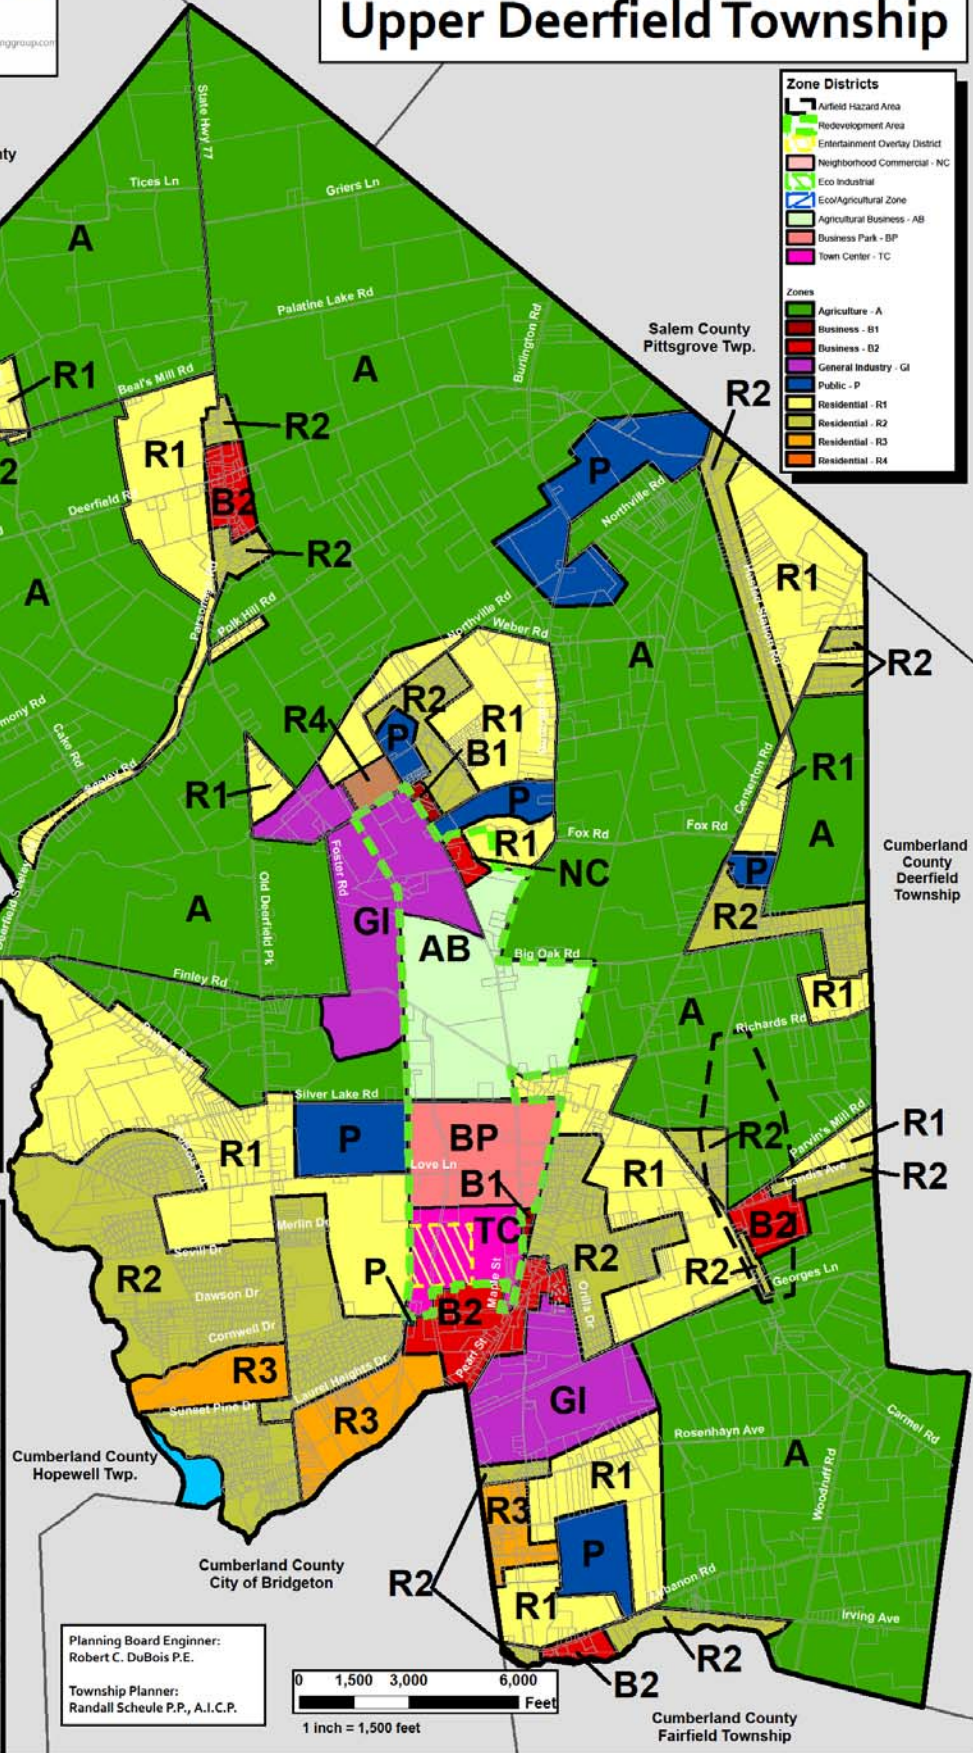

# Zone Map Upper Deerfield Township

Cumberland County  
Alloway Twp.

Salem County  
Pittsgrove Twp.

Cumberland County  
Hopewell Twp.

Cumberland County  
Deerfield Township

Adopted by the governing body of the  
Township of Upper Deerfield  
Pursuant to Ordinances:  
Mayor: \_\_\_\_\_  
Township Clerk: \_\_\_\_\_  
Date: \_\_\_\_\_

### Redevelopment Overlay Zones

- Entertainment Overlay District
- Neighborhood Commercial - NC
- Eco Industrial
- Eco/Agricultural Zone
- Business Park - BP
- Town Center - TC

### Redevelopment Area

**Zone Districts**

- Agriculture - A
- Business - B1
- Business - B2
- General Industry - GI
- Public - P
- Residential - R1
- Residential - R2
- Residential - R3
- Residential - R4

Cumberland County  
Fairfield Township